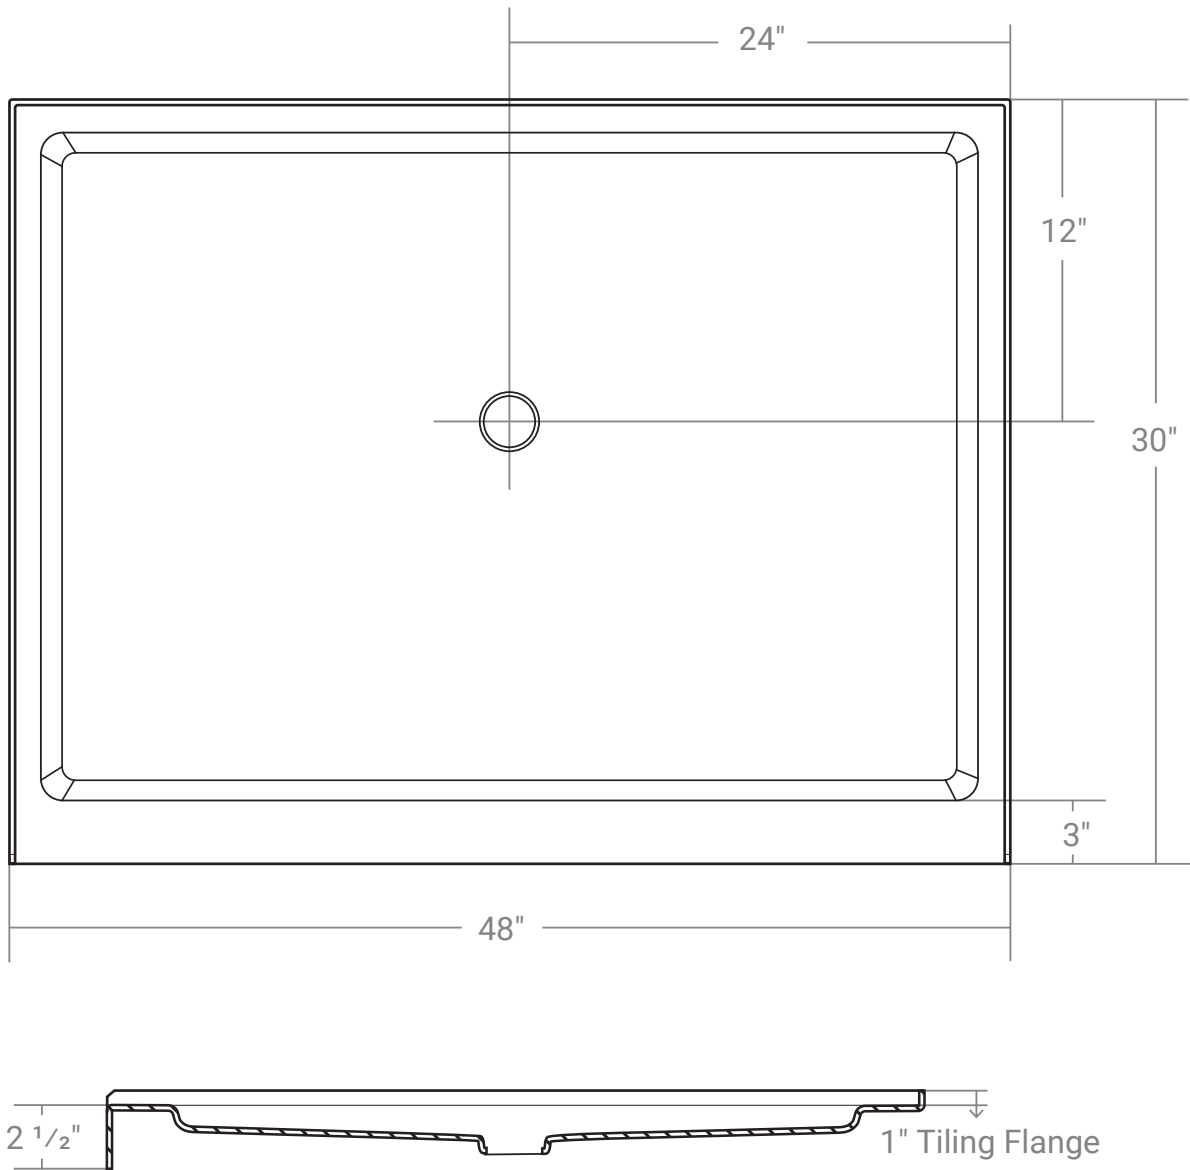

48" x 30"

Product # 63212

Single Threshold | Minimalist

Product Specifications

- 100% Acrylic with fiberglass & wood reinforcement
- Pre-levelled
- Available in white
- 1 year limited manufacturer's warranty included

Design Features

- Standard 3 3/8" shower drain opening
- Shower base trimmed to fit 48" x 30" rough opening
- integral 1" tiling flange for easy installation

Acritec Industries Corp.

27049 Gloucester Way
Langley, B.C. V4W 3Y3