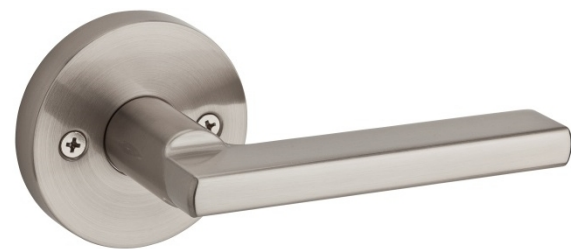

**HALIFAX – ROUND ROSE**

HALL/CLOSET

**SPECIFICATIONS**

<b>DOOR PREP</b>	Cross Bore 2-1/8" Edge Bore 1" Latch Face 1"x2-1/4"
<b>BACKSET</b>	Adjustable to 2-3/8" or 2-3/4" UL 2-3/4" standard 2-3/8" optional
<b>DOOR THICKNESS</b>	1-3/8"–1-3/4" doors standard thickness 2-1/4" doors optional on GLA101 and GLA535
<b>CYLINDER</b>	Standard SmartKey Kwikset or Weiser 5pin pin & tumbler available
<b>FACEPLATE</b>	1"x2-1/4" Square, radius corner and drive-in standard
<b>STRIKES</b>	2-1/4" full lip. Specify round corner or square corner Other options available
<b>BOLT</b>	1/2" throw. Nickel plated
<b>DOOR HANDING</b>	Specify handing only with Inactive levers
<b>ANSI/BHMA</b>	A156.2 Grade 2
<b>ADA</b>	Functions GLA 101, GLA 12 satisfies section 4.13.9 ADA requirement
<b>UL AVAILABILITY</b>	Meets 20 minute
<b>ASTM</b>	All Weiser product meets ASTM E 331 water penetration testing

BED/BATH

KEYED ENTRY

INACTIVE

**SPECIFICATIONS**

**PRODUCT DIMENSIONS**

	A	B	C	C (Keyed)
<b>Halifax Round Rose</b>	2-5/8"	4-15/32"	2-19/32"	2-3/8"

**6-WAY ADJUSTABLE LATCH**

**FULL LIP SQUARE CORNER**