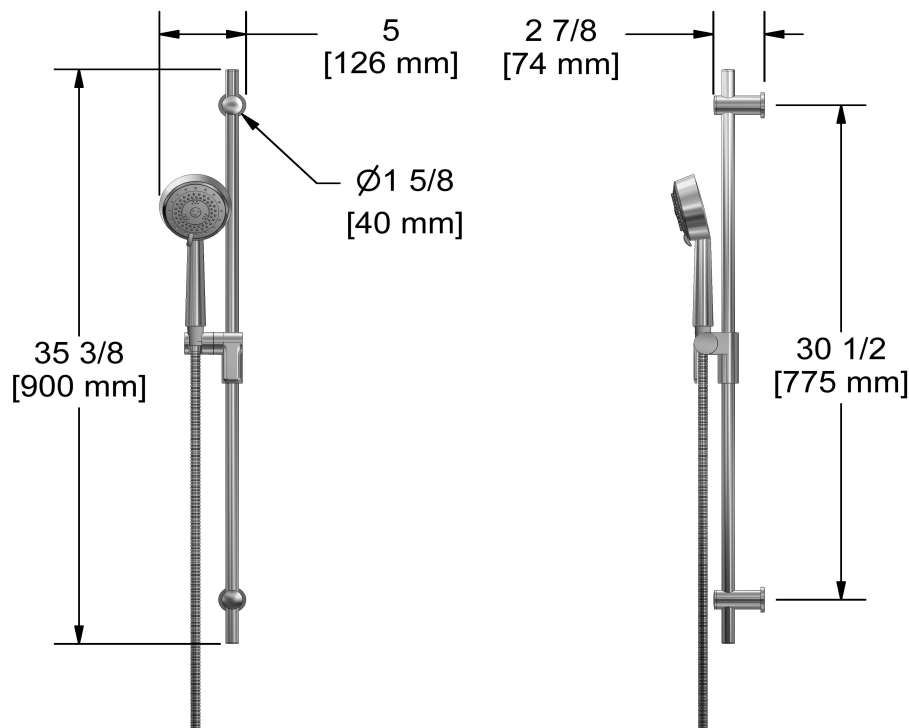

Certifications

- CSA B125.1
- ASME A112.18.1
- CMR248 Approval

Sizes, models and finishes may differ from those presented.

Warranty

This **Riobel Inc.** product you have purchased carries a Limited Lifetime Warranty on the chrome, PVD finish, blacks and all working parts and is guaranteed from the initial purchase date against all manufacturing defects. All other finishes, including plastic components, are guaranteed for one year. All electric and/or electronic parts are covered by a 5-year limited warranty.

Customer Service

Ontario, West Canada : 888-287-5354 Quebec, Maritimes, United States : 866-473-8442