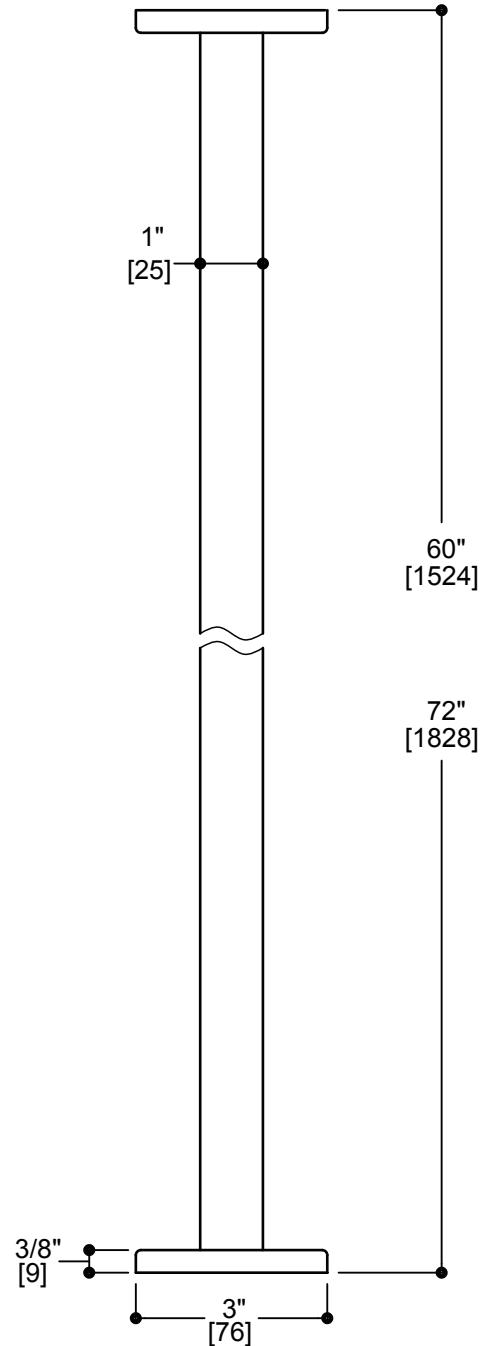

SHOWER ROD

Stainless Steel Shower Rod 5' /6'
Item # KSR-5SS /KSR-6SS

FEATURES

- Modern styling
- Durable finishes
- Concealed installation

WARRANTY

- Lifetime limited (Residential use)
- One Year (Commercial use)

FINISHES STOCKED IN

- Polished
- Satin
- Matte Black

MOUNTING HARDWARE

Mounting kit included

Note: Dimensions and specifications are subject to change without notice.