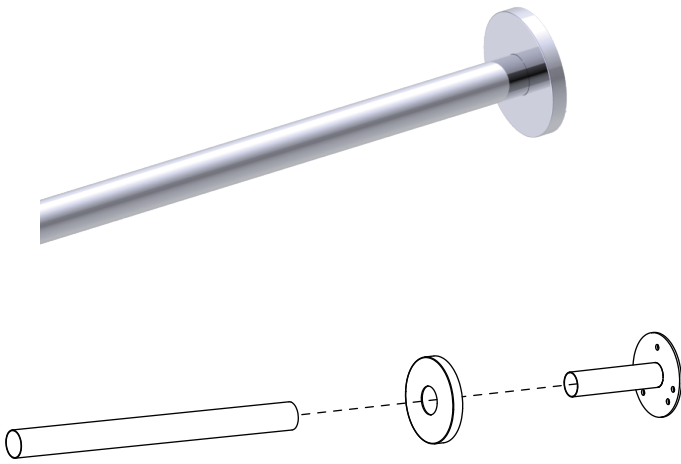

SHOWER ROD

Stainless Steel Shower Rod 5' /6'
Item # KSR-5SS /KSR-6SS

FEATURES

- Modern styling
- Durable finishes
- Concealed installation

WARRANTY

- Lifetime limited (Residential use)
- One Year (Commercial use)

FINISHES STOCKED IN

- Polished
- Satin
- Matte Black

MOUNTING HARDWARE

Mounting kit included

Note: Dimensions and specifications are subject to change without notice.