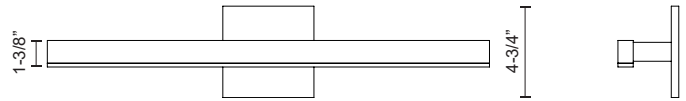

VL10323-BK
Black

VL10323-BN
Brushed Nickel

VL10323-GD
Gold

VL10323-WH
White

SPECIFICATION DETAILS

* For custom options, consult factory for details.

Fixture Dimensions	W23" x H1-3/8" x E3-1/4"
Light Source	LED
Wattage	15W
Total Lumens	1200lm
Delivered Lumens	BK-585lm; BN-755lm; GD-694lm; WH-832lm;
Voltage	120V
Color Temperature	3000K
CRI (Ra)	>90
Optional Color Temps	2700K - 5000K Available, Minimum Order Quantities Apply
LED Rated Life	50,000 hours
Dimming	100% - 10%, ELV Dimmer (Not Included)
Diffuser Details	White Acrylic Diffuser
Location	Damp
Warranty	5 Years
ADA Compliant	Yes
Canopy Dimensions	W4-3/4" x H4-3/4" x E1/2"