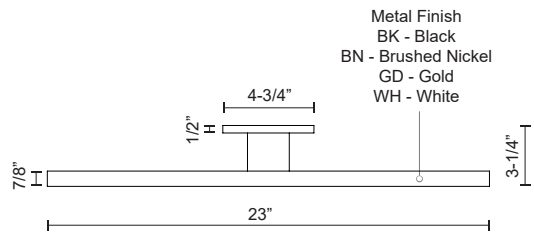

VL10323-BK
Black

VL10323-BN
Brushed Nickel

VL10323-GD
Gold

VL10323-WH
White

SPECIFICATION DETAILS

* For custom options, consult factory for details.

Fixture Dimensions	W23" x H1-3/8" x E3-1/4"
Light Source	LED
Wattage	15W
Total Lumens	1200lm
Delivered Lumens	BK-585lm; BN-755lm; GD-694lm; WH-832lm;
Voltage	120V
Color Temperature	3000K
CRI (Ra)	>90
Optional Color Temps	2700K - 5000K Available, Minimum Order Quantities Apply
LED Rated Life	50,000 hours
Dimming	100% - 10%, ELV Dimmer (Not Included)
Diffuser Details	White Acrylic Diffuser
Location	Damp
Warranty	5 Years
ADA Compliant	Yes
Canopy Dimensions	W4-3/4" x H4-3/4" x E1/2"